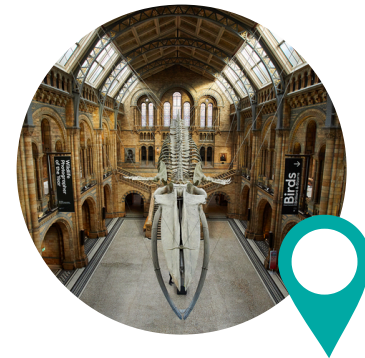

Wet N Wild
Waterpark

Christ Church &
Walking Tour
of Oxford

Bath

British Museum
and more

*Programme subject to change

2-week courses: 30 July - 5 August

WEEK 4

	Wednesday	Thursday	Friday	Saturday	Sunday	Monday	Tuesday
9:00-12:30	Sports, Games & Swimming Gala	08:50 Welcome Meeting, School Orientation & Meet the Activities Team	08:50 Assembly Lessons 1+2 Lesson 3	08:50 Assembly Lessons 1+2 Lesson 3	EXCURSION London: Natural History Museum, Westfield Shopping 	08:50 Assembly Lessons 1+2 Lesson 3	DEPARTURE DAY
14:00-16:00	 EXCURSION Oxford: Christ Church College & Walking Tour	Elective Options	Elective Options	 EXCURSION Cotswold Wildlife Park		Elective Options	
16:30-18:00		Team Building Games	Talent Show Intro Sports and Arts & Crafts	 		Sports Arts & Crafts	
19:00-21:00	Outdoor Games	Welcome BBQ Outdoor Games	Sumo Wrestling Bungee run	Baseball		Epic quiz	

Christ Church & Walking Tour of Oxford

Cotswold Wildlife Park

Natural History Museum and more

*Programme subject to change

2-week courses: 6 - 12 August

WEEK 5

	Wednesday	Thursday	Friday	Saturday	Sunday	Monday	Tuesday
9:00-12:30		08:50 Assembly Lessons 1+2 Lesson 3	08:50 Assembly Lessons 1+2 Lesson 3	08:50 Assembly Lessons 1+2 Lesson 3		08:50 Assembly Lessons 1+2 Lesson 3	
14:00-16:00	EXCURSION Wet N Wild Water Park	Elective Options	Elective Options	 EXCURSION Oxford: Christ Church College & Walking Tour	EXCURSION London: Buckingham Palace, British Museum	Elective Options	EXCURSION Thorpe Park
16:30-18:00		Sports (Volleyball) Arts & Crafts (Tie Dye T-shirts)	Face Painting Sports			Visit Oxford	
19:00-21:00	Karaoke Just Dance	Blind Date	Bonkers Bingo	Fancy Dress Disco	Film in the Hall Pyjama Party	Magician & Circus Skills	Outdoor Games